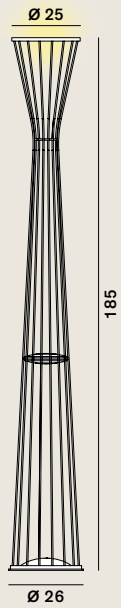

Lightwire: Floor

cod: F1

Light Source	MID POWER LED
Power	43 Watt
Kelvin	3.000
Dimmer	touch
Lumen	4.300
CRI	90

Class **A / A+ / A++**

Catalogue