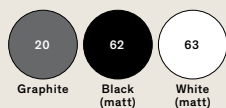

String DTW (dim to warm): Floor / Table

cod: F1, T1

Light Source	MID POWER LED
Power	9 Watt
Kelvin	2.500 » 4.000
Dimmer	push dim to warm
Lumen	100 » 600
CRI	90

Class **A / A+ / A++**

String DTW (dim to warm): Ceiling / Wall

cod: W1, W0, H0

Light Source	MID POWER LED
Power	9 Watt
Kelvin	2.500 » 4.000
Dimmer	push dim to warm
Lumen	100 » 600
CRI	90

Class **A / A+ / A++**

Catalogue

Satin Collection (upon request)

String colour

Your favourite Colour: