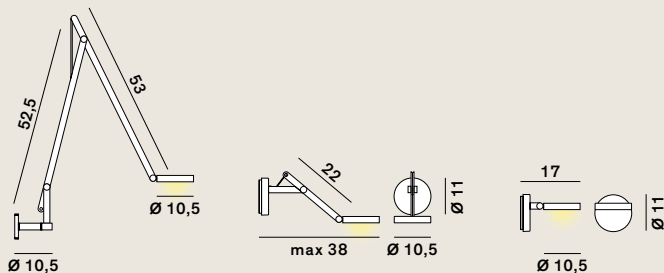

String DTW (dim to warm): Floor / Table

cod: F1, T1

Light Source	MID POWER LED
Power	9 Watt
Kelvin	2.500 » 4.000
Dimmer	push dim to warm
Lumen	100 » 600
CRI	90

Class **A / A+ / A++**

String DTW (dim to warm): Ceiling / Wall

cod: W1, W0, H0

Light Source	MID POWER LED
Power	9 Watt
Kelvin	2.500 » 4.000
Dimmer	push dim to warm
Lumen	100 » 600
CRI	90

Class **A / A+ / A++**

Catalogue

Satin Collection (upon request)

String colour

Your favourite Colour: