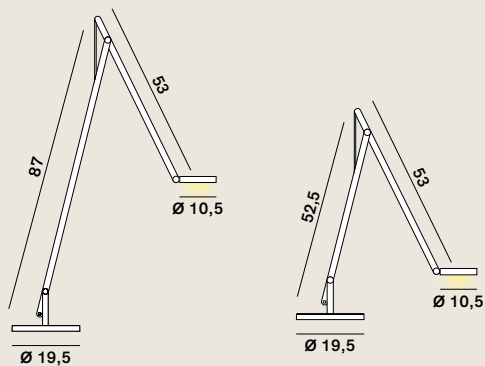

String DTW (dim to warm): Floor / Table

cod: F1, T1

Light Source	MID POWER LED
Power	9 Watt
Kelvin	2.500 » 4.000
Dimmer	push dim to warm
Lumen	100 » 600
CRI	90

Class **A / A+ / A++**

String DTW (dim to warm): Ceiling / Wall

cod: W1, W0, H0

Light Source	MID POWER LED
Power	9 Watt
Kelvin	2.500 » 4.000
Dimmer	push dim to warm
Lumen	100 » 600
CRI	90

Class **A / A+ / A++**

Catalogue

Satin Collection (upon request)

String colour

Your favourite Colour:

- RAL
- Pantone
- NCS

String DTW (dim to warm)