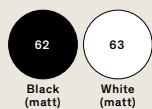

Rotaliana

String: Floor

cod: XL

Light Source	MID POWER LED
Power	43 Watt
Kelvin	2.700
Dimmer	touch
Lumen	3.100
CRI	90

Class **A / A+ / A++**

Examples of configuration

Catalogue

String colour