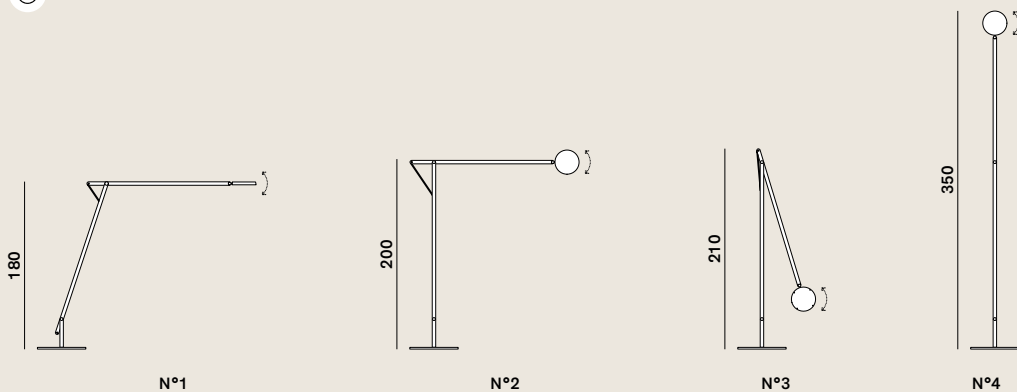

Rotaliana

String: Floor

cod: XL

Light Source	MID POWER LED
Power	43 Watt
Kelvin	2.700
Dimmer	touch
Lumen	3.100
CRI	90

Class **A / A+ / A++**

Examples of configuration

Catalogue

String colour