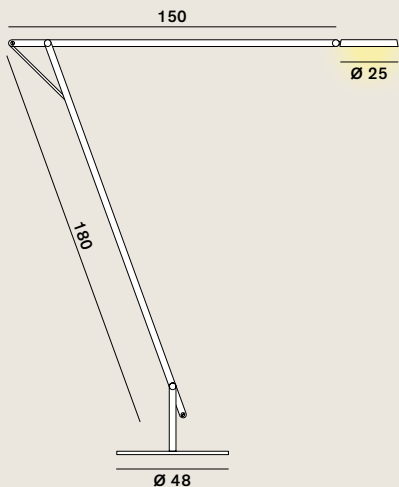

Rotaliana

String: Floor

cod: XL

Light Source	MID POWER LED
Power	43 Watt
Kelvin	2.700
Dimmer	touch
Lumen	3.100
CRI	90

Class **A / A+ / A++**

Examples of configuration

Catalogue

String colour