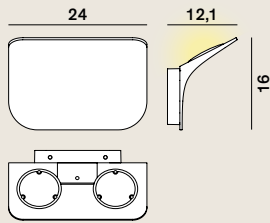

Tide: Wall

cod: W0

Light Source	ACRICHE HV LED
Power	34 Watt
Kelvin	2.700, 3.000
Dimmer	phase
Lumen	3.400
CRI	92

Class **A+**