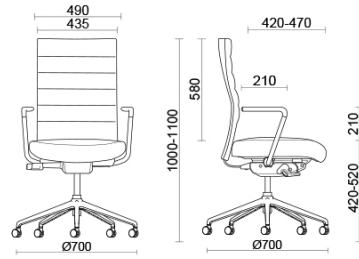

Models

Manager with
fix arms