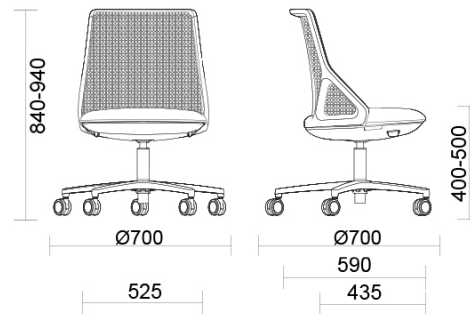

Operative low
back