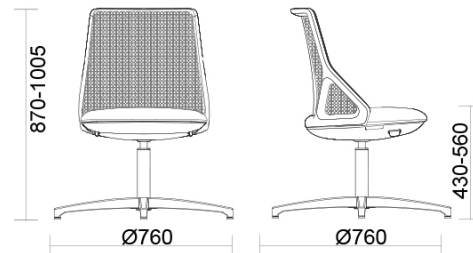

Delta

Delta is a collection of chairs that stands out for its minimalist design. A single line defines the shape of the backrest and the seat that conceals a self-weighting mechanism. The levers for adjusting the height and tilt of the seat are integrated in the chair. The backrest is available either upholstered or in breathable mesh. It comes in two heights: high or medium. The frame, available in white or black, can be combined with a 5-spoke nylon or aluminium base or a 4-spoke aluminium base.

Models

Operative
high back

Operative low
back

Meeting low
back

Materials and colours

Seat upholstery

Fabric AL - Alba / FiDiVi
Available colours 10

Fabric BN - Bondai /
FiDiVi
Available colours 11