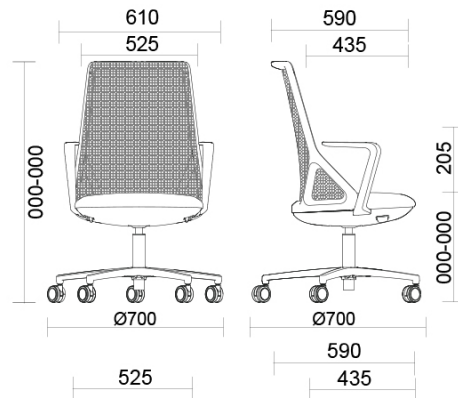

Models

Operative
high back