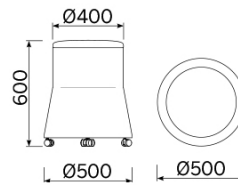

H 600 with
casters