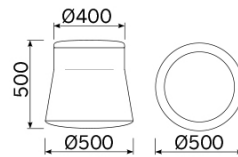

Models

H 500 with
casters

H 600 with
casters

H 500 3D

H 600 3D

Materials and colours

Upholstery

Fabric AL - Alba / FiDiVi
Available colours 10