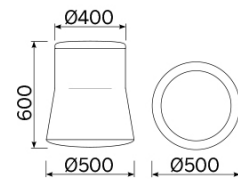

Models

H 500 with
casters

H 600 with
casters

H 500 3D

H 600 3D