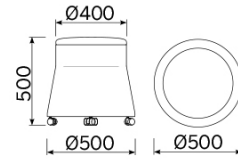

Models

H 500 with
casters