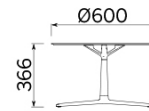

Tab

Tab, Paolo Scagnellato, Emanuele Bertolini, Jeremiah Ferrarese design, is the system of coffee tables available in three heights and two shapes - square and rectangular. The top, available in two different sizes, comes in white, black, natural wood and white or clear glass. An invaluable multitasker for every type of space.

Projects

Salone Internazionale del Mobile di Milano 2018, Milano, Italy (2018)
Sitland chez Gabriel, Parigi, France (2018)

Models

H 365 top ?
600 mm

H 740 top ?
600 mm

H 1055 top ?
600 mm