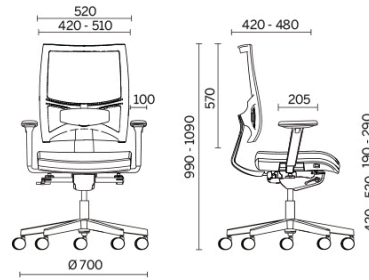

Models

Executive

Manager