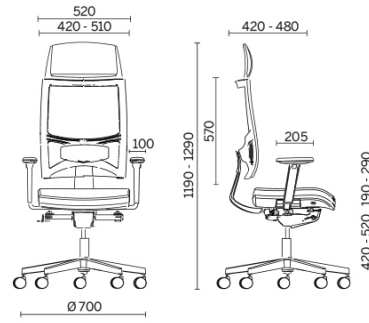

Models

Executive